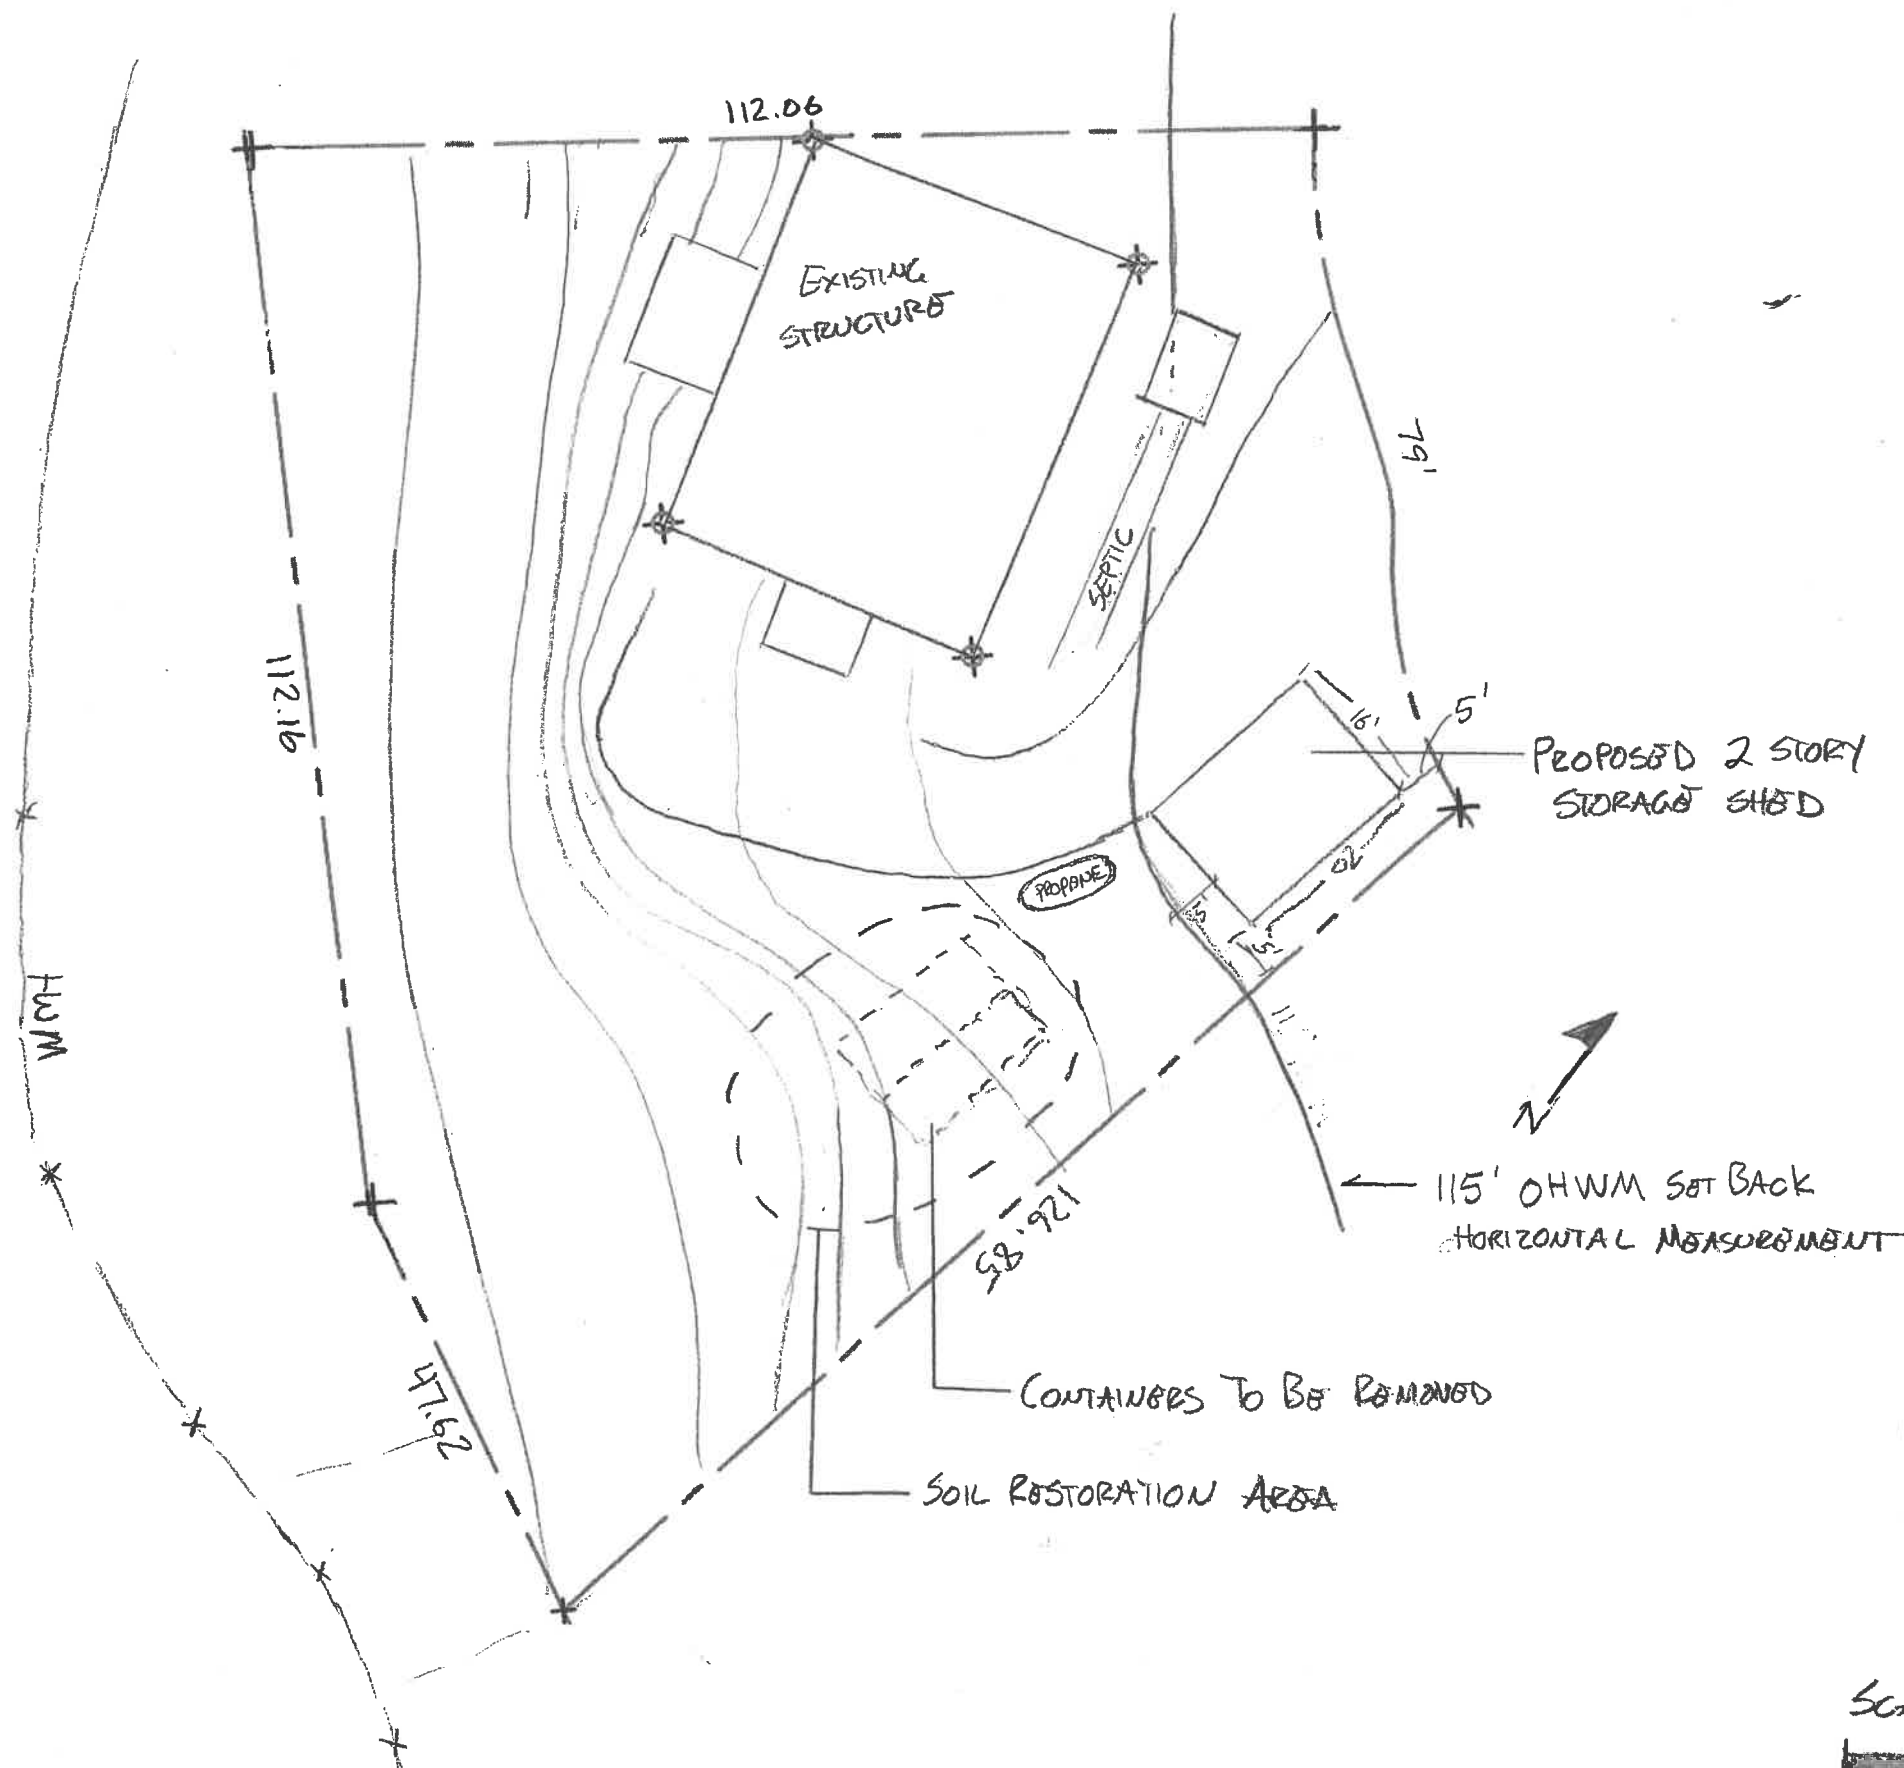

SITE PLAN

ZONING VARIANCE

McNeeley
21 Kachess Lane
Easton, WA

RECEIVED
JUN 07 2021

Kittitas County CDS

SCALE 20 = 1'

PARCEL

938336

ADDRESS

21 KACHESS LN., EASTON WA 98925

5/22/2021